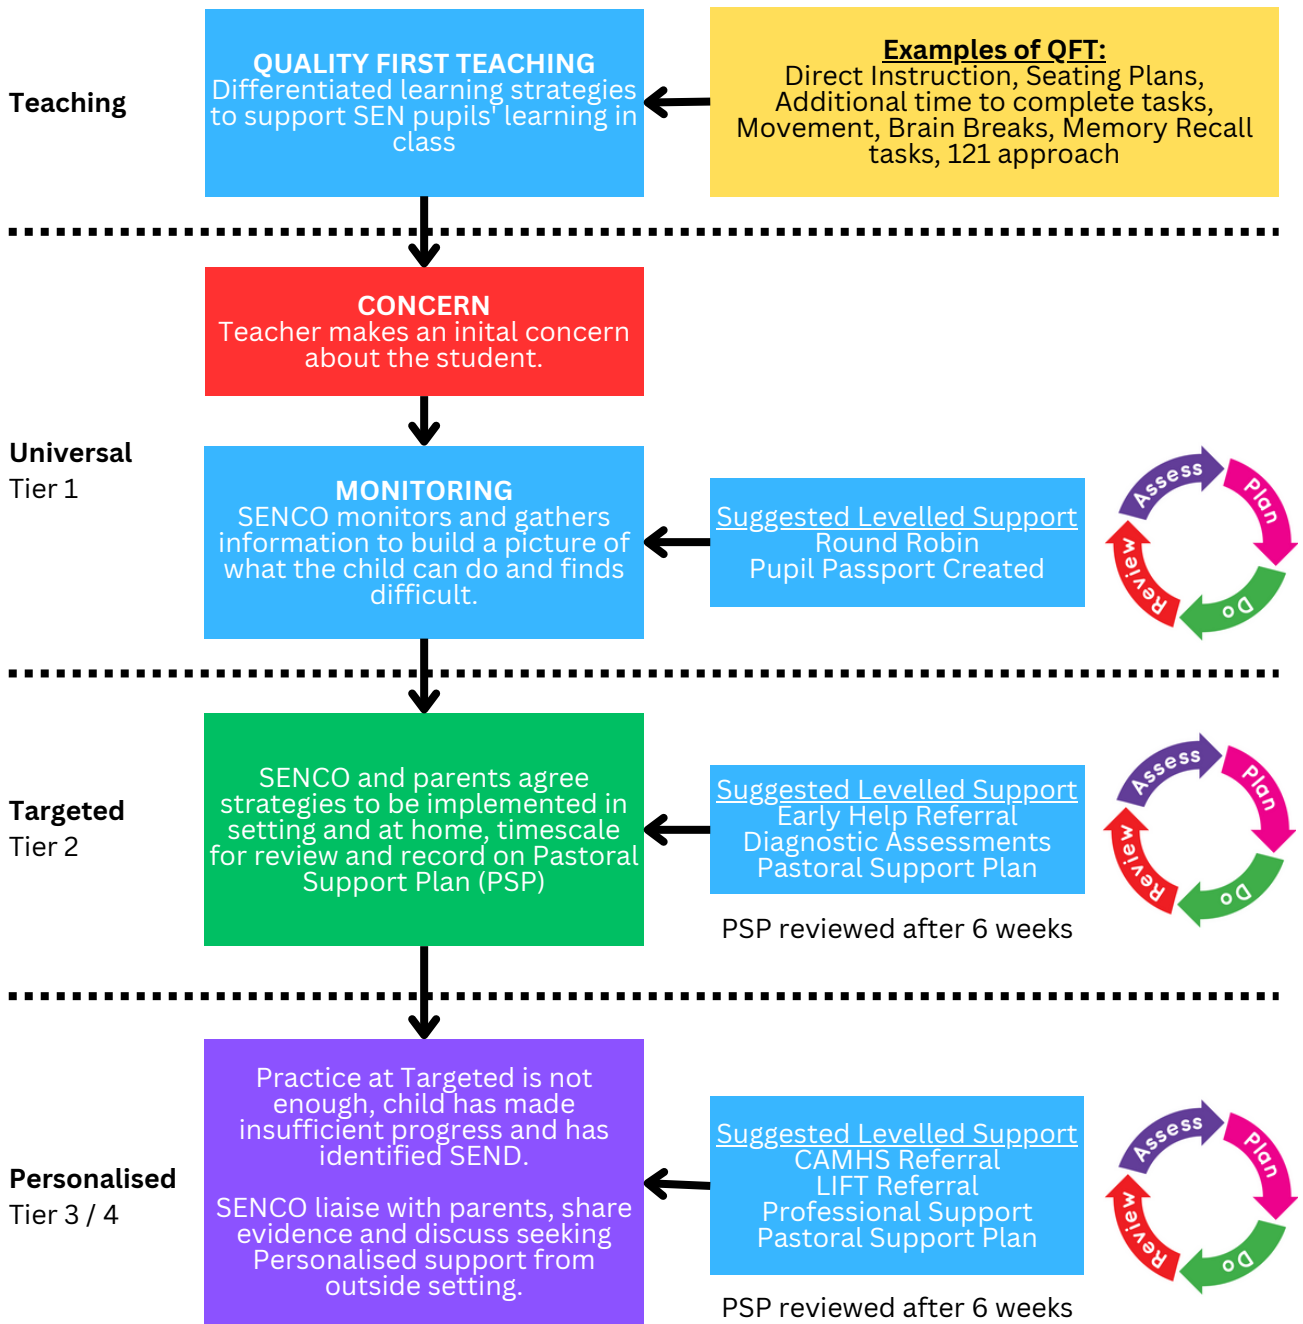

SEN PROVISION

Our inclusive practice for all students at MEPA Academy

Each Plan, Do, Review and Assess will be recorded in a Pastoral Support Plan (PSP)

FUSING EDUCATION WITH THE ARTS
DREAM, BELIEVE, ACHIEVE